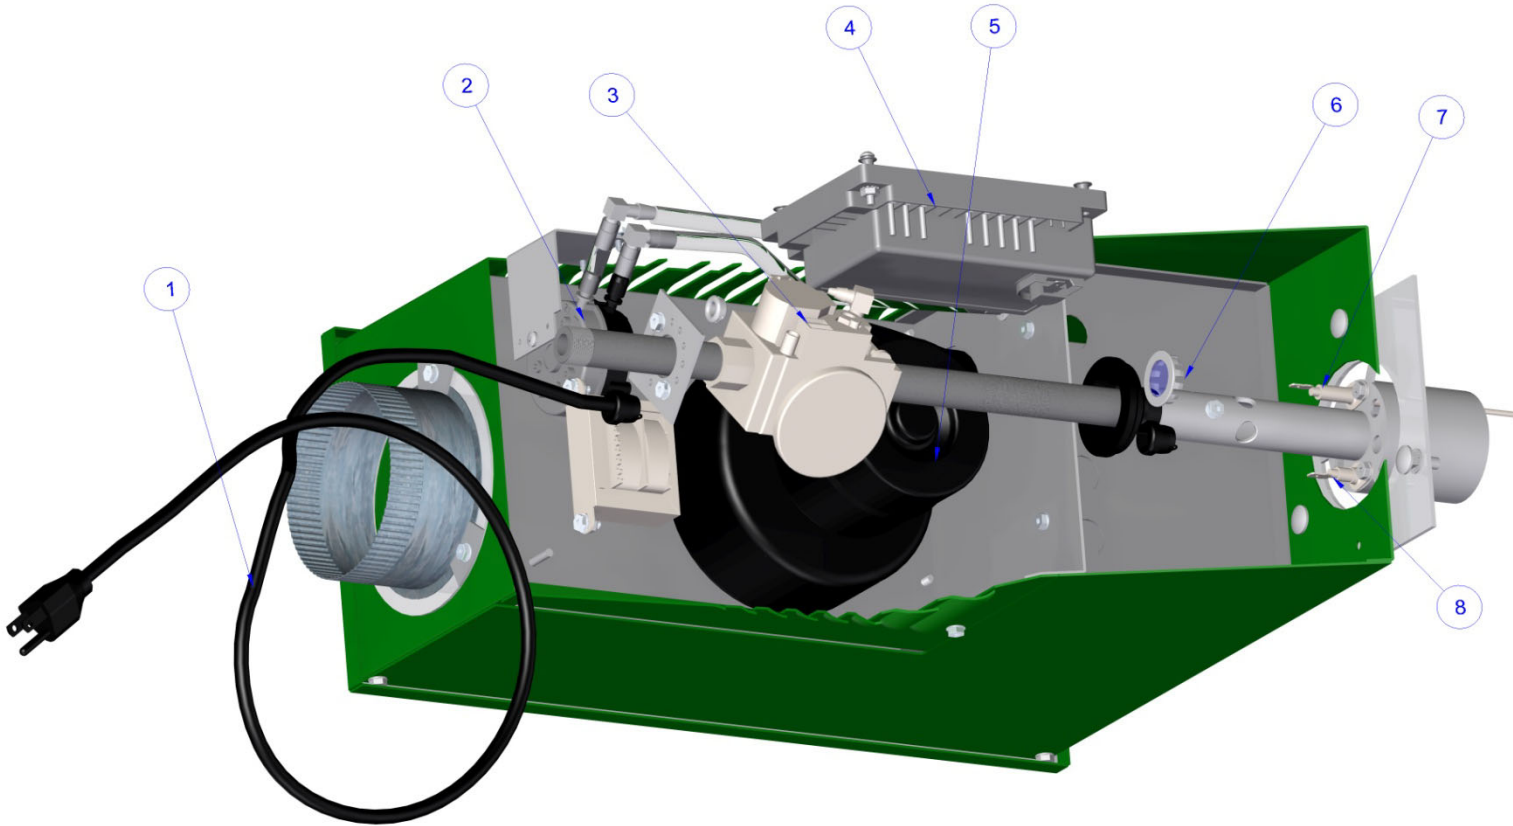

Replacement Parts

Figure 17: Replacement Parts

ITEM #	PART #	DESCRIPTION
1	CE010	Power Cord
2	CE158	45,000 BTU Pressure Switch
	CE160	30,000 BTU Pressure Switch
3	RG021	Valve Train - Natural - Honeywell
	RG022	Valve Train - Propane - Honeywell
4	CE015	Ignition Module

ITEM #	PART #	DESCRIPTION
5	CE011	Blower Motor
6	CH011	Sight Glass Assy
7	CE003	Flame Sensor
8	RE019	Ignitor
Not Shown	CE008	Transformer
Not Shown	CE006	Ignition Wire